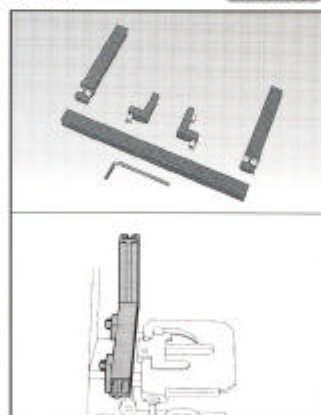

for IX70, IX50

TYPE C2

NO-WIX

for IX70, IX50

TYPE C

NO-AD

for IMT-2, CK-2

TYPE A

NO-ADBx

for BX

TYPE B

NO-SIX

for IX70, IX50

TYPE A

NR

Rotatable Support